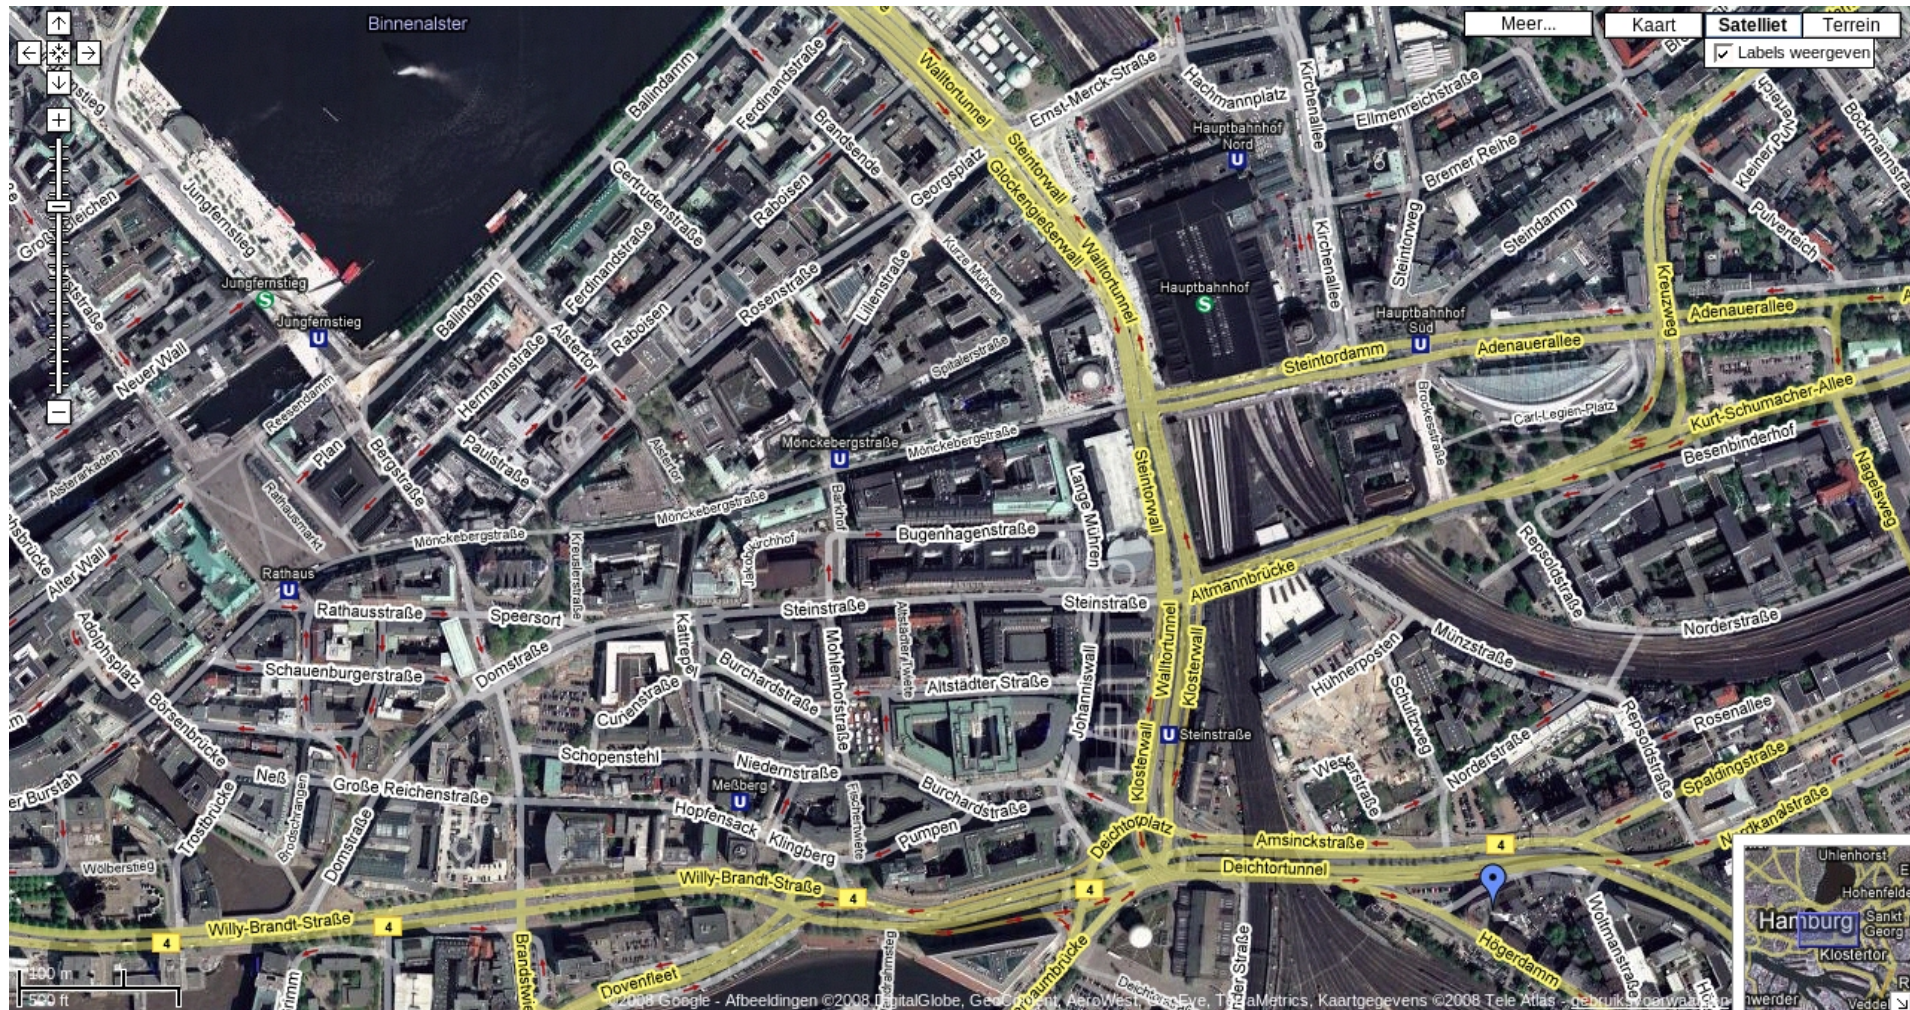

## Hostel A&O City (Amsinckstr. 6-10)

How to get there from the ESSLLI site: Exit the main university building, turn left and go to the train station Dammtor. Go through the station, exit on the back. Go over the bridge on your left side, go straight on. You'll get to a big crossing, called Stephansplatz. Take the bus 112 till Spaldingstraße. Your Hostel is on Amsinckstraße, number 6-10. (Have a look on this map. The lay-out of the streets might be confusing.)